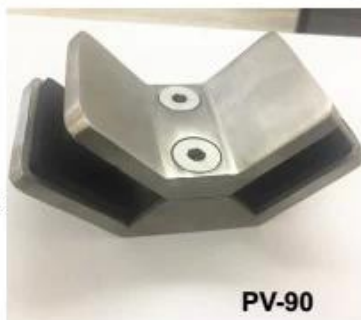

## Specifications of all glass clamps in our company

Drawing	Picture	Ref.	A	B	C	D	E
		G108	55	55	25	11	0
		G108R	58	55	30	11	R25.4
		G101	51	41	25	11	0
		G101R	55	41	25	11	R21.5/R25.4
		G102	44	44	25	11	0
		G102R	48	44	25	11	R21.5/R25.4
		G103	50	40	22	8	0
		G104	50	40	26	12	0
		G105	54	45	28	14	0
		G107	63	45	28	14	0
		G103R	52	40	22	8	R21.5
		G104R	52	40	26	12	R21.5
		G105R	58	45	28	14	R21.5/R25.4
		G107R	66	45	28	14	R21.5/R25.4
		G106	50	40	25	12	0
		G106R	52	40	25	12	R21.5/R25.4

**BC-80x35**

- Square 80x35mm clamps
- To hold **180°** glass panels
- For 8-12mm glass

**CB-90**

- Corner glass clamp
- To hold **90°** glass panels
- For 8-12mm glass

**BC-60**

- Round  $\varnothing$ 60mm clamps
- To hold **180°** glass panels
- For 8-12mm glass