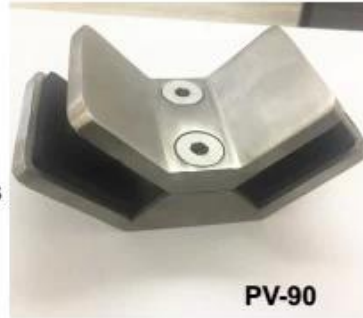

Фотографии проекта:

Различные типы стеклянных зажимов с размерами:

Specifications of all glass clamps in our company

Drawing	Picture	Ref.	A	B	C	D	E
		G108	55	55	25	11	0
		G108R	58	55	30	11	R25.4
		G101	51	41	25	11	0
		G101R	55	41	25	11	R21.5/R25.4
		G102	44	44	25	11	0
		G102R	48	44	25	11	R21.5/R25.4
		G103	50	40	22	8	0
		G104	50	40	26	12	0
		G105	54	45	28	14	0
		G107	63	45	28	14	0
		G103R	52	40	22	8	R21.5
		G104R	52	40	26	12	R21.5
		G105R	58	45	28	14	R21.5/R25.4
		G107R	66	45	28	14	R21.5/R25.4
		G106	50	40	25	12	0
		G106R	52	40	25	12	R21.5/R25.4

BC-80x35

- Square 80x35mm clamps
- To hold **180°** glass panels
- For 8-12mm glass

CB-90

- Corner glass clamp
- To hold **90°** glass panels
- For 8-12mm glass

BC-60

- Round \varnothing 60mm clamps
- To hold **180°** glass panels
- For 8-12mm glass