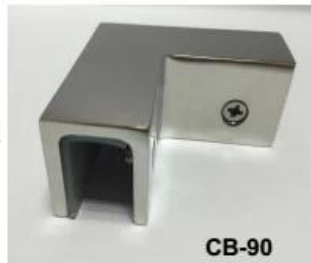

Specifications of all glass clamps in our company

Drawing	Picture	Ref.	A	B	C	D	E
		G108	55	55	30	11	0
		G108R	58	55	30	11	R25.4
		G101	51	41	25	11	0
		G101R	55	41	25	11	R21.5/R25.4
		G102	44	44	25	11	0
		G102R	48	44	25	11	R21.5/R25.4
		G103	50	40	22	8	0
		G104	50	40	26	12	0
		G105	54	45	28	14	0
		G107	63	45	28	14	0
		G103R	52	40	22	8	R21.5
		G104R	52	40	26	12	R21.5
		G105R	58	45	28	14	R21.5/R25.4
		G107R	66	45	28	14	R21.5/R25.4
		G106	50	40	25	12	0
		G106R	52	40	25	12	R21.5/R25.4

- Square 80x35mm clamps
- To hold **180°** glass panels
- For 8-12mm glass

- Corner glass clamp
- To hold **90°** glass panels
- For 8-12mm glass