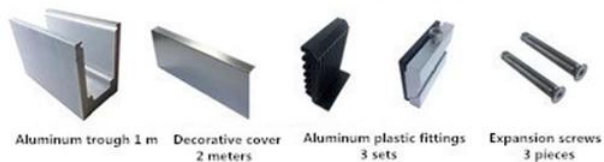

Aluminum trough 1 m

Waterproof tape 2 meters

Aluminum plastic fittings 3 sets

Expansion screws 3 pieces

LCH-C02

12 mm to 13.14 mm tempered glass

1 m aluminium groove contains the following accessories (excluding glass)

Aluminum trough 1 m

Decorative cover 2 meters

Aluminum plastic fittings 3 sets

Expansion screws 3 pieces

LCH-D01

12 mm to 13.14 mm tempered glass

1 m aluminium groove contains the following accessories (excluding glass)

Aluminum trough 1 m Waterproof tape 2 meters Aluminum plastic fittings 3 sets Expansion screws 3 pieces

LCH-D02

12 mm to 13.14 mm tempered glass

1 m aluminium groove contains the following accessories (excluding glass)