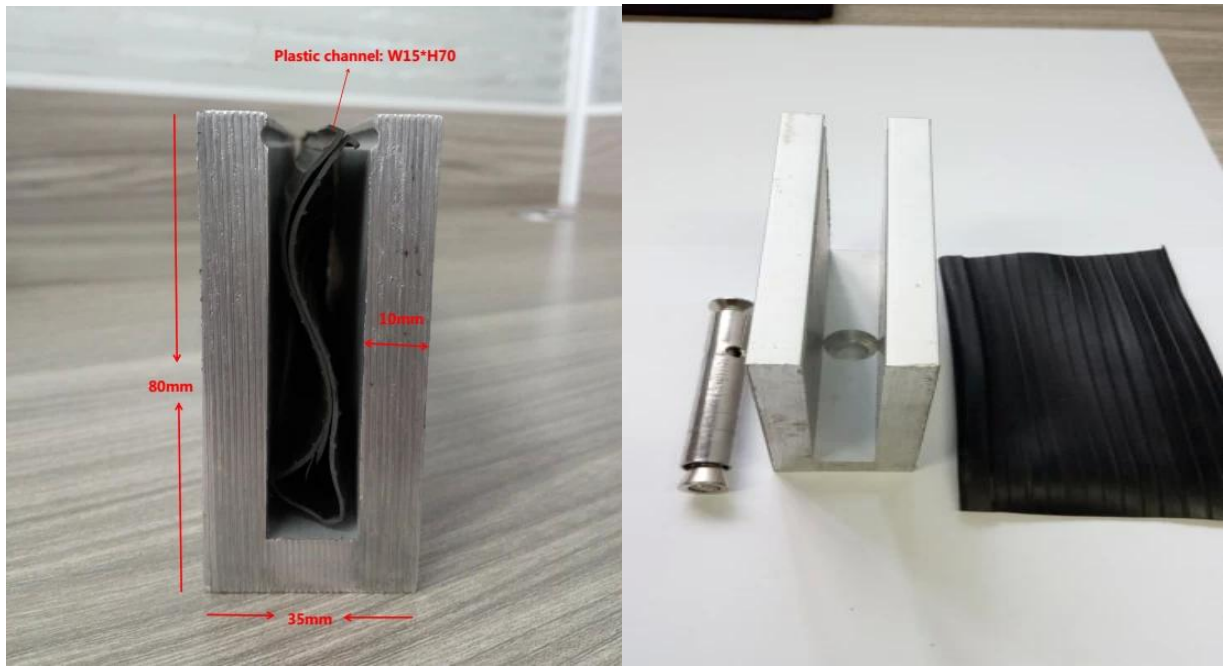

Алюминиевый U-образный канал