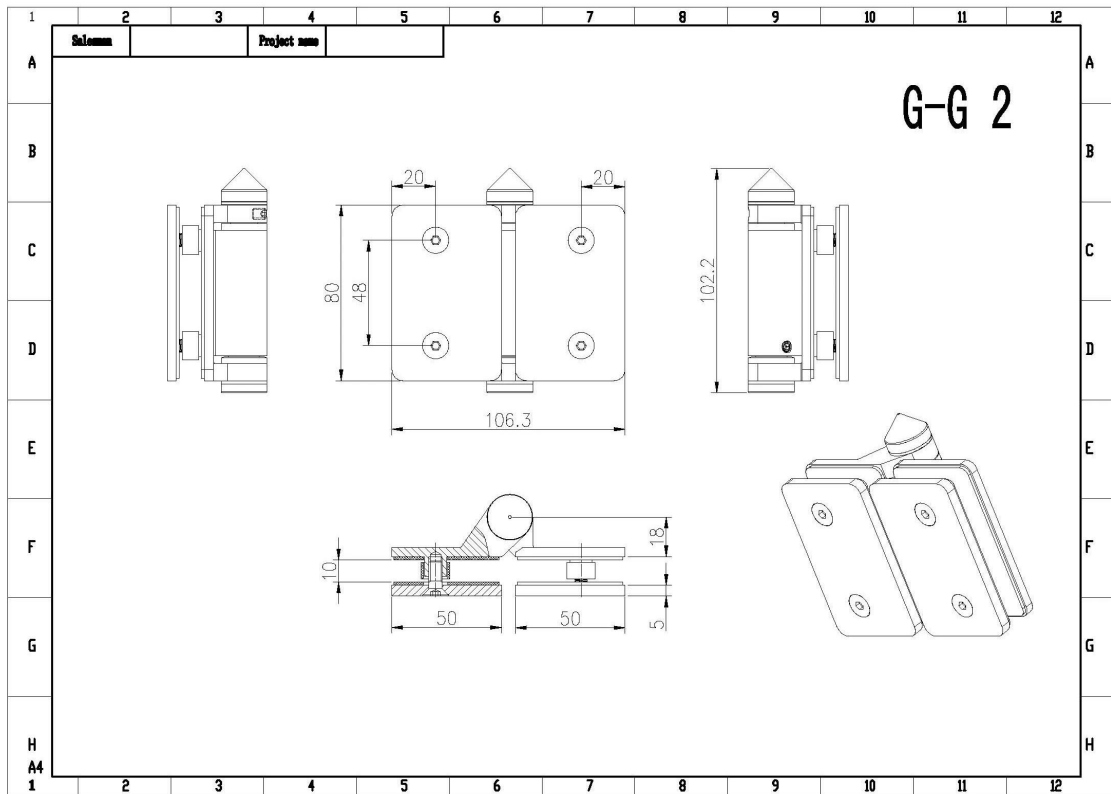

Certification:

OUR CERTIFICATE

With premium quality, competitive price and superior service, we won a lot of customers' favor.
Our products are popular in North America, European and Australia.