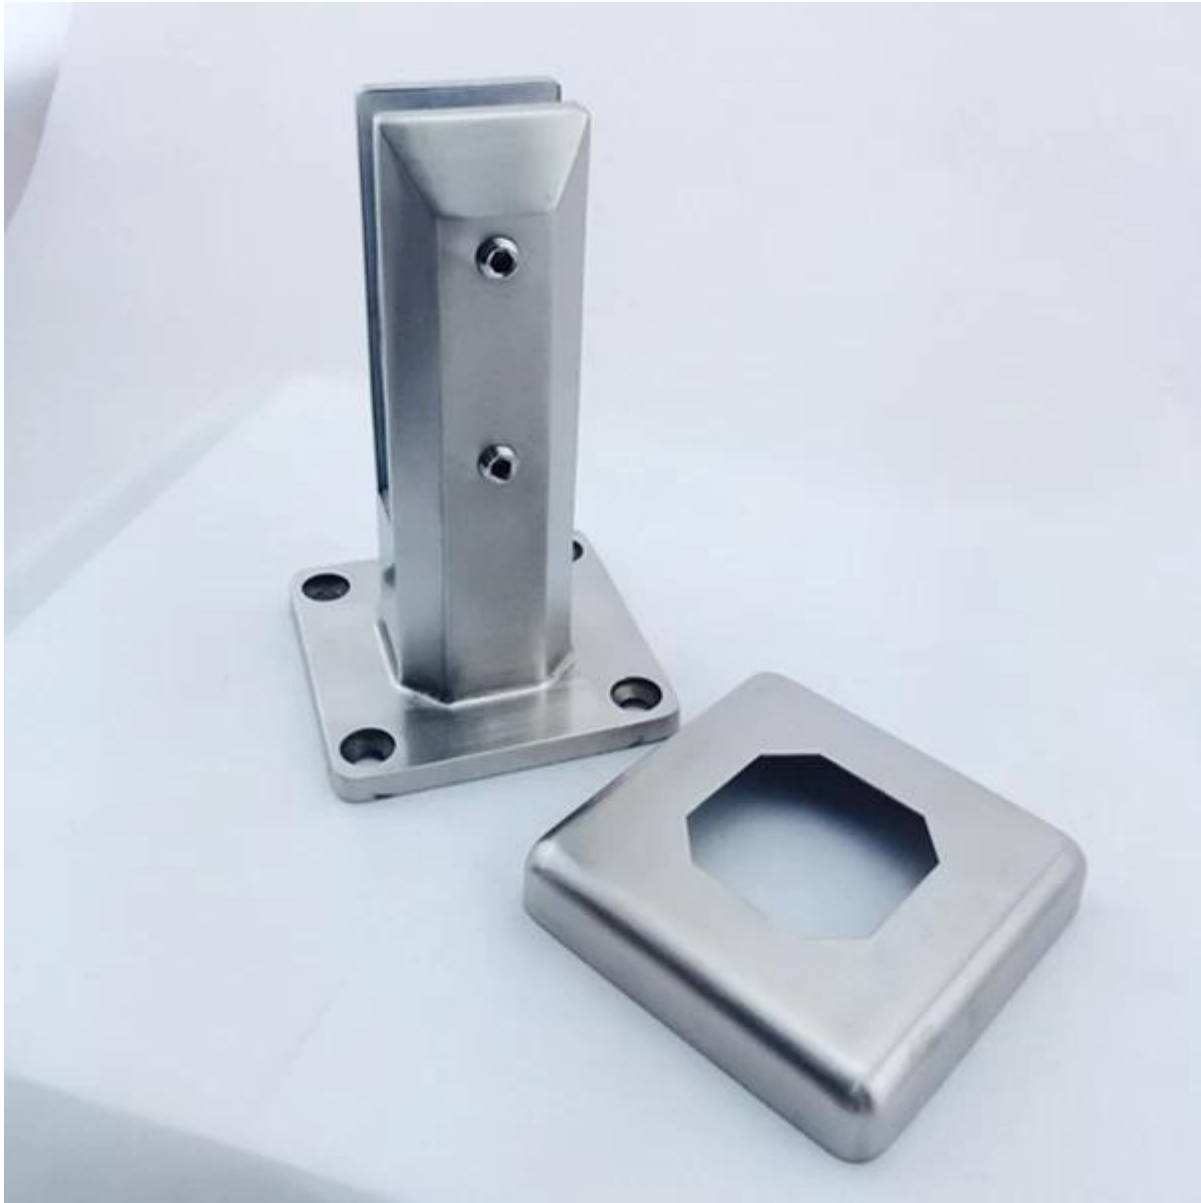

frameless pool fence square glass spigot 168mm high with base cover, for 8mm to 12mm thickness clear tempered glass .

1. 316 stainless steel
2. 316L stainless steel
3. duplex 2205
4. brushed / satin
5. polished /mirror
6. 168mm high
7. with base cover
8. we can offer concrete bolt for fixing
9. for 8mm 10mm 12mm clear tempered glass
10. MOQ 10 pcs
11. 10 pcs per pack
12. used for swimming pool fence , balcony glass fence, staircase fence , deck fence etc.
13. Stock for quick delivery
14. brand new
15. Shenzhen factory

frameless pool fence glass spigot mirror polish

**SBM**

frameless pool fence glass spigot brushed satin

frameless pool fence glass spigot used for balcony fence