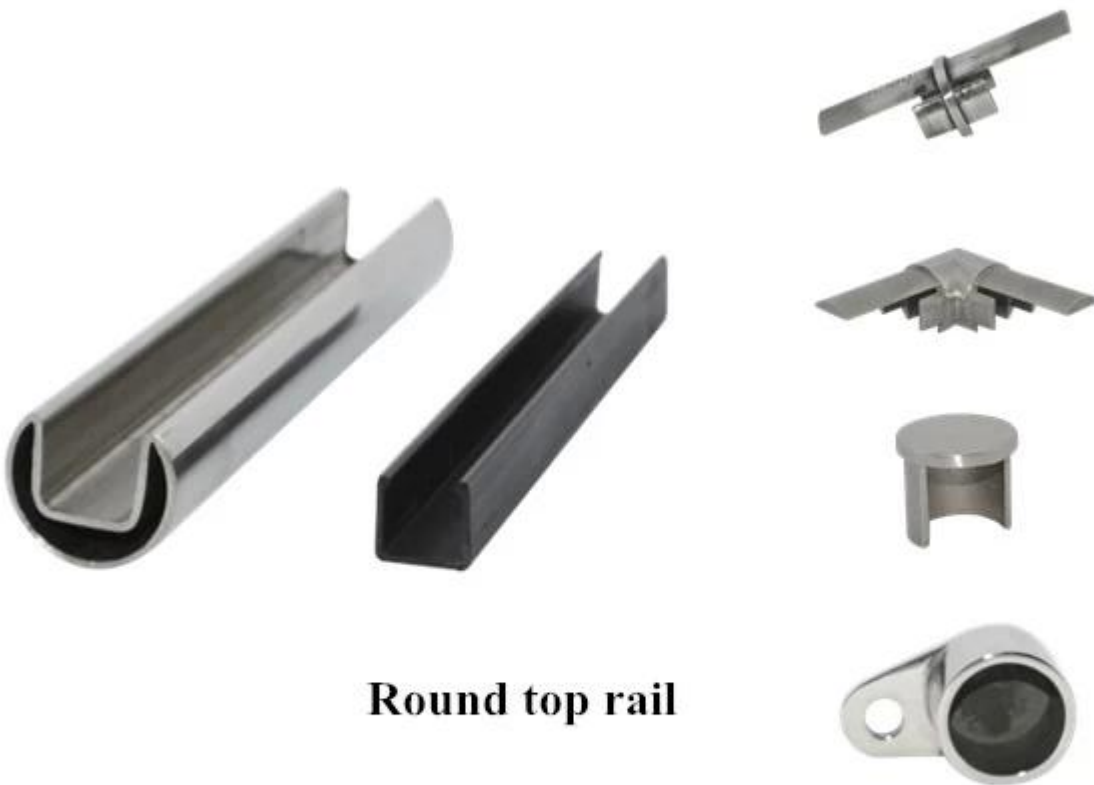

It must be a good choice to choose our round top rail for outside glass fence.

Round channel outer diameter: 25.4mm, inner rubber groove 14mm*14mm.

Square channel outer size: 25mm*21mm, inner rebber groove 14mm*14mm.

The channel length ia as per your request, but for easier transport, the Max. length should be 5.8m.

round top rail and fittings

Round top rail

square top rail and fittings

square top rail

Project