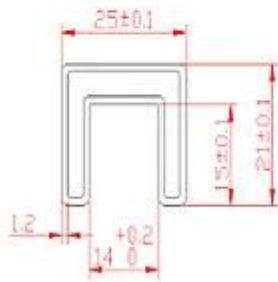

Square slot handrail & fittings

slot handrail length : 5.8 meters

Square handrail fittings :

Square cap

Square wall to rail connector

Square 180 deg. Connector

Square 90 deg. Connector

ISO
9001:2008
REGISTERED