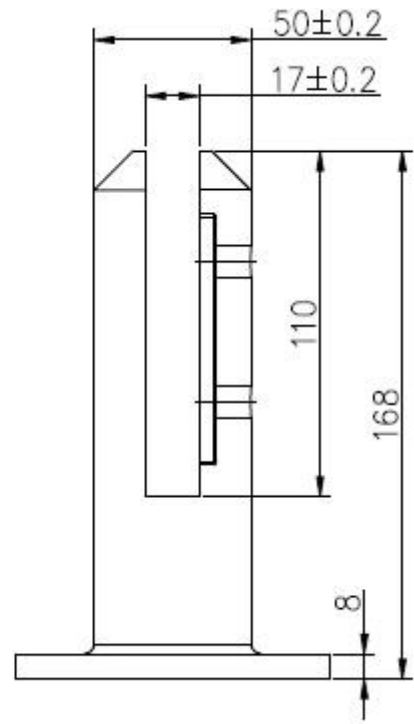

Продукты:

круглое основание зеркальное стекло кран