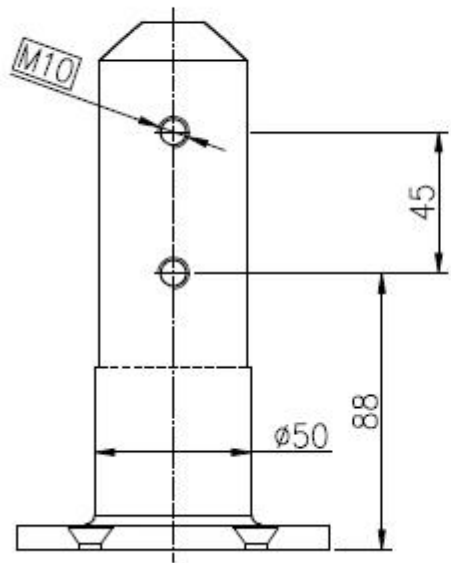

Продукты:

круглое основание зеркальное стекло кран