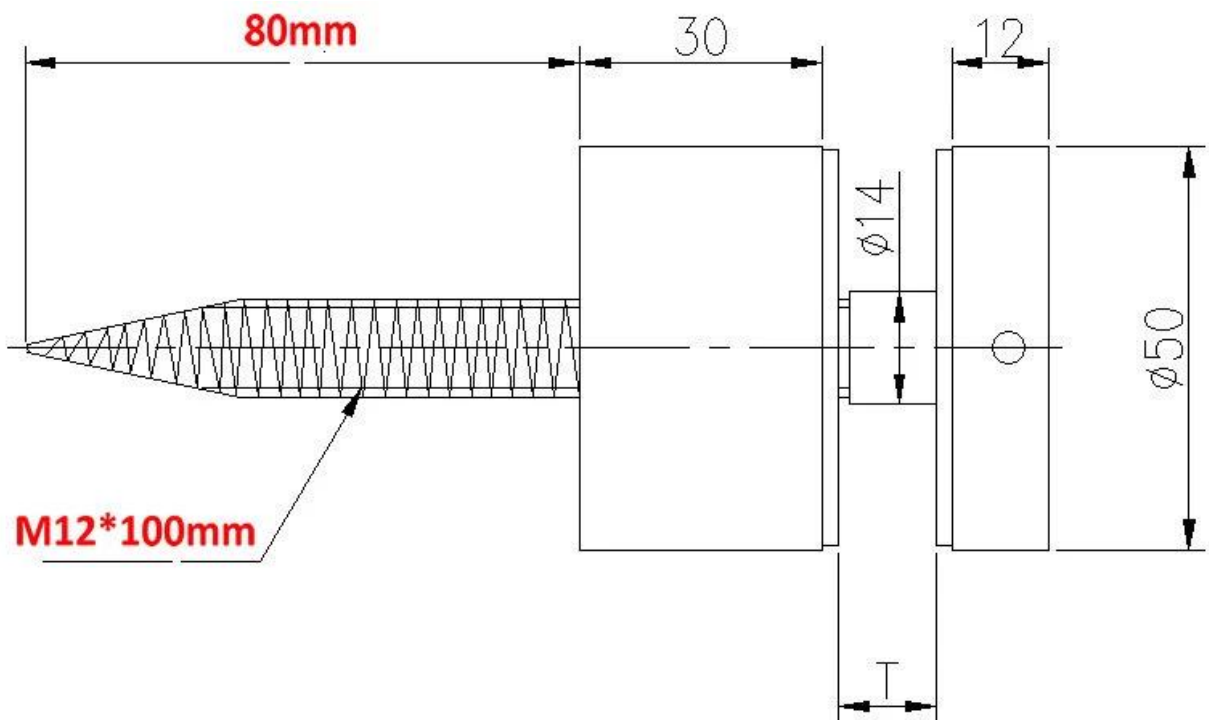

**standoff SF-50 for frameless glass railing**

SF-50

**project show**