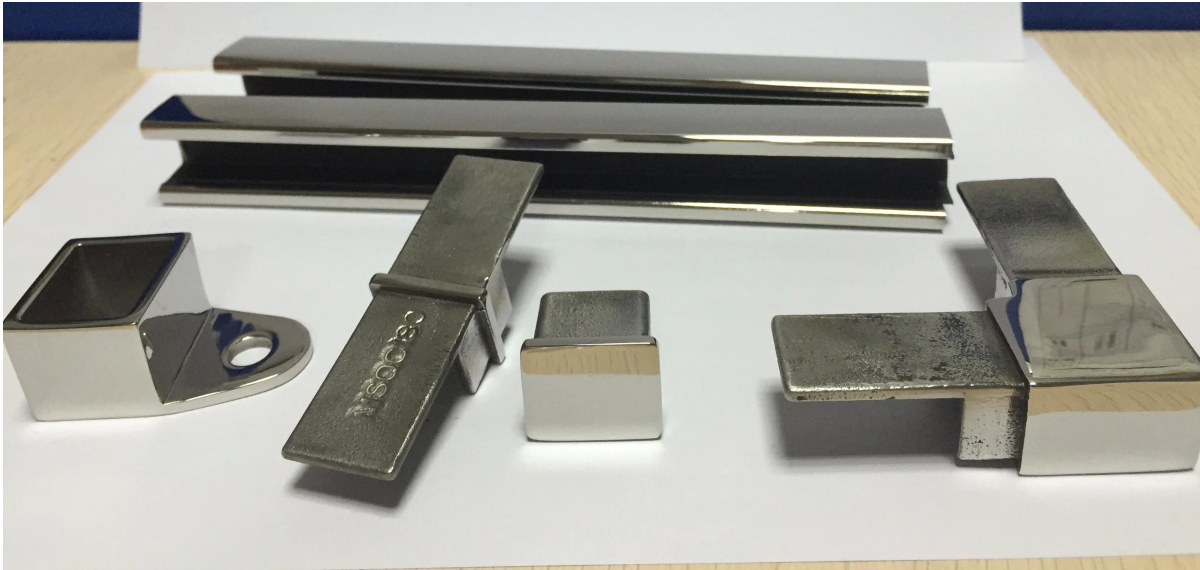

# Balcony railing designs glass railing stainless steel spigots deck handrail balcony railing designs Square shape slot tube handrail :

- tube size: diameter 25\*21mm
- wall thickness: 1.5-2mm
- groove size: 14\*14mm
- for glass thickness: 10-12mm
- each piece 5.8meter, and can be cut as your demands

### Fittings :

- square end cap
- square 90 degree connector
- square 180 degree connector
- square wall connector
- material: AISI 304/AISI316/AISI316L
- Finish: brush or mirror

- Application:used for frameless glass fencing ,glass balustrade, top railing