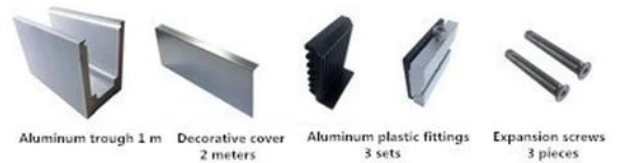

20 mm to 21.52 mm tempered glass

1 m aluminium groove contains the following accessories
(excluding glass)

LCH-B01 / A02: بدون / مع كسوة للاستخدام مع زجاج من 16 مم إلى 17.52 مم

LCH-B01

16 mm to 17.52 mm tempered glass

1 m aluminium groove contains the following accessories
(excluding glass)

LCH-B02

16 mm to 17.52 mm tempered glass

1 m aluminium groove contains the following accessories
(excluding glass)

LCH-C01 / A02: بدون / مع كسوة للاستخدام مع زجاج 12 مم إلى 13.14 مم

LCH-C01

12 mm to 13.14 mm tempered glass

1 m aluminium groove contains the following accessories
(excluding glass)

Aluminum trough 1 m Waterproof tape 2 meters

Aluminum plastic fittings 3 sets

Expansion screws 3 pieces

LCH-C02

12 mm to 13.14 mm tempered glass

1 m aluminium groove contains the following accessories
(excluding glass)

Aluminum trough 1 m

Decorative cover 2 meters

Aluminum plastic fittings 3 sets

Expansion screws 3 pieces