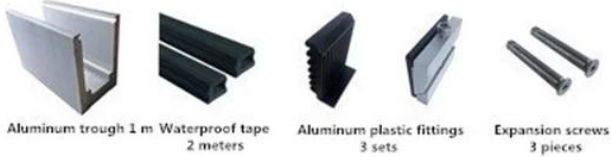

مفتاح عارضات ازبَاء:

بدون / مع كسوة للاستخدام مع زجاج 20 مم إلى 21.52 مم: LCH-A01 / A02

LCH-A01

20 mm to 21.52 mm tempered glass

1 m aluminium groove contains the following accessories
(excluding glass)

LCH-A02

20 mm to 21.52 mm tempered glass

1 m aluminium groove contains the following accessories
(excluding glass)

LCH-B01 / A02: بدون / مع كسوة للاستخدام مع زجاج من 16 مم إلى 17.52 مم

LCH-B01

16 mm to 17.52 mm tempered glass

1 m aluminium groove contains the following accessories
(excluding glass)

LCH-B02

16 mm to 17.52 mm tempered glass

1 m aluminium groove contains the following accessories
(excluding glass)

LCH-C01 / A02: بدون / مع كسوة للاستخدام مع زجاج 12 مم إلى 13.14 مم

LCH-C01

12 mm to 13.14 mm tempered glass

1 m aluminium groove contains the following accessories
(excluding glass)

Aluminum trough 1 m Waterproof tape 2 meters

Aluminum plastic fittings 3 sets

Expansion screws 3 pieces